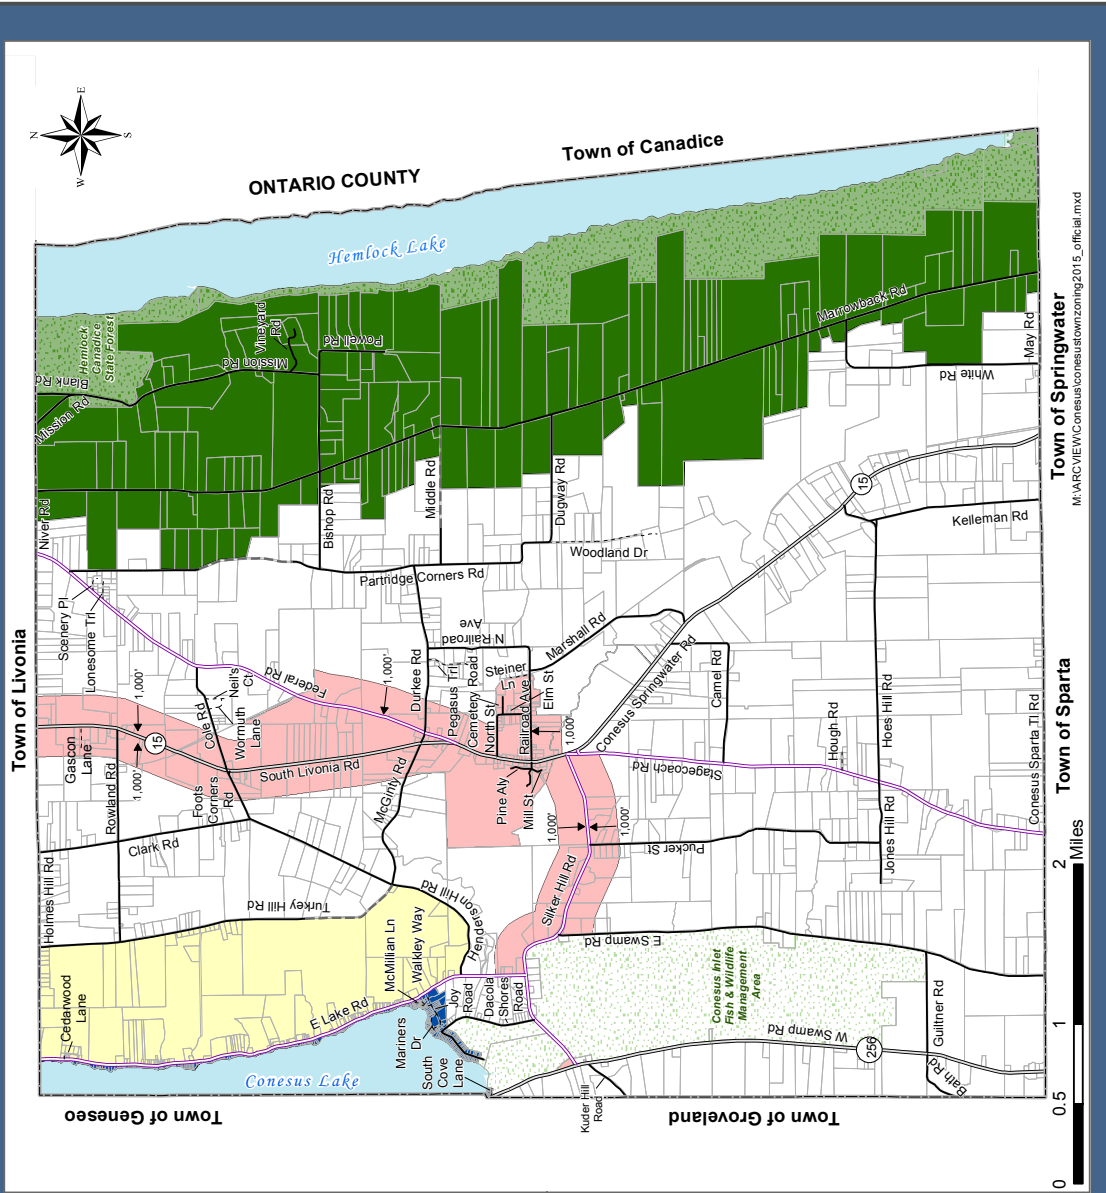

Town of Conesus Official Zoning Map

Livingston County

Legend

- Expressway
- State Highway
- County Highway
- Town Road
- Village Road
- Seasonal Road
- Private Road
- Lakes
- State Land
- Town Boundaries

Zoning Districts

- Agricultural/Rural Residential
- Hemlock Watershed
- Lakeshore Residential
- Lake Upland
- Mixed Use-Hamlet

Adopted:

November 10, 2015